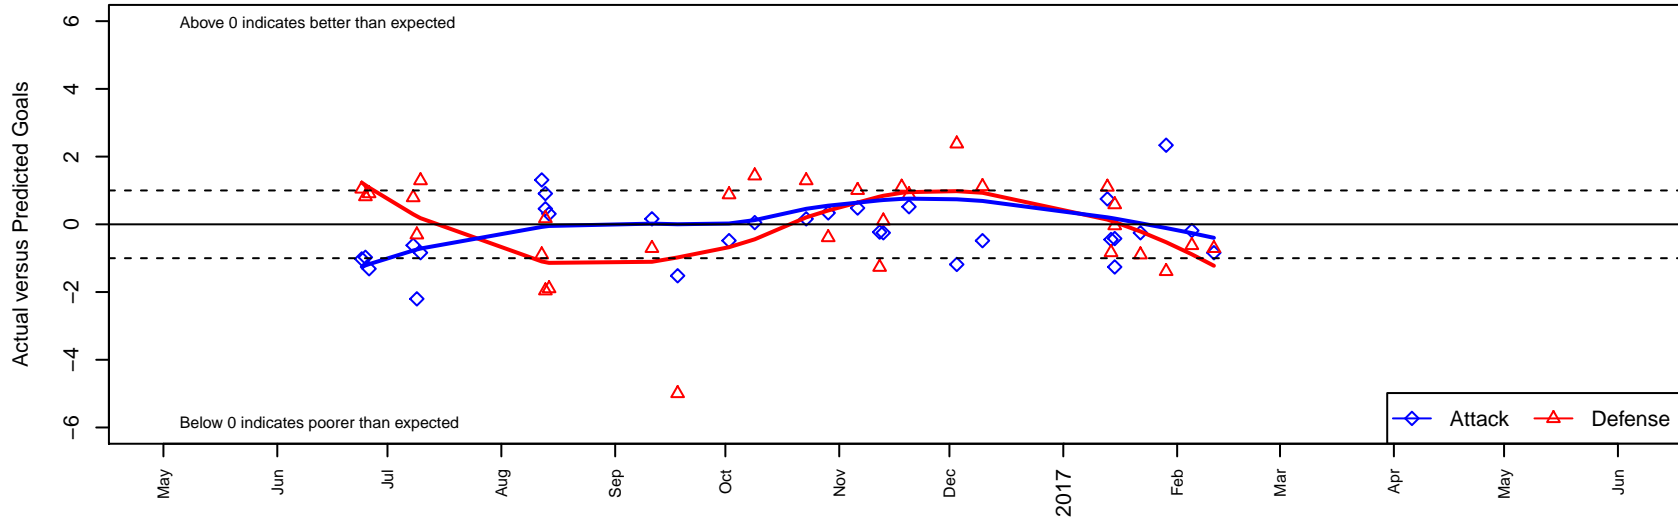

Slammers Orange B99

Rainier Valley Slammers
 Auburn, WA
 B99 total strength=1538
 attack=17.93 defense=9.27
 fall league = RCL B99 Div 2

alt names used:
 RAINIER VALLEY SLAMMERS RVSB99ORAN
 RVS B99 Orange
 RVS B99 Orange
 RVS B99 Orange

Slammers Orange B99
 Dots are actual minus expected GF (blue circles) and GA (red triangles).
 Blue line is smoothed change in attack strength. Red is smoothed change in defense strength.

**attack and defense variance (black dot)
relative to other teams
and top 10 in region**