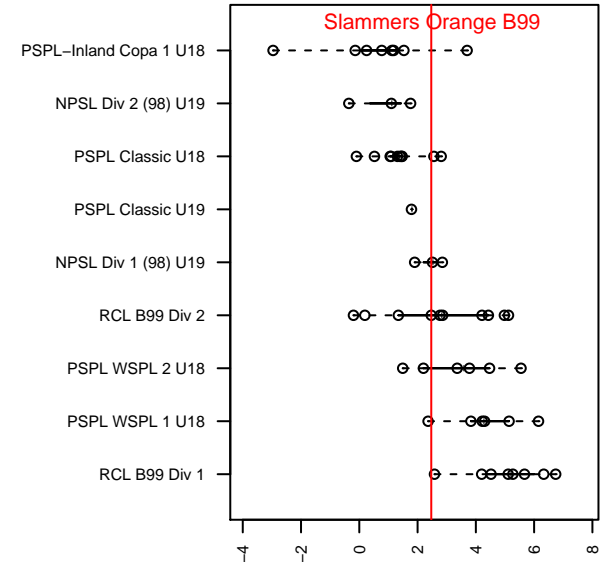

**attack and defense rating
relative to others at age
and all opponents in last 13 months**