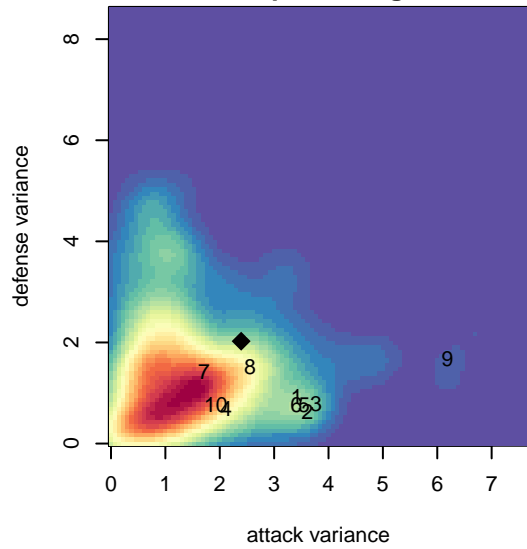

Slammers Orange B99

Rainier Valley Slammers
 Auburn, WA
 B99 total strength=1538
 attack=17.93 defense=9.27
 fall league = RCL B99 Div 2

alt names used:
 RAINIER VALLEY SLAMMERS RVSB99ORAN
 RVS B99 Orange
 RVS B99 Orange
 RVS B99 Orange

Slammers Orange B99
 Dots are actual minus expected GF (blue circles) and GA (red triangles).
 Blue line is smoothed change in attack strength. Red is smoothed change in defense strength.

**attack and defense variance (black dot)
relative to other teams
and top 10 in region**